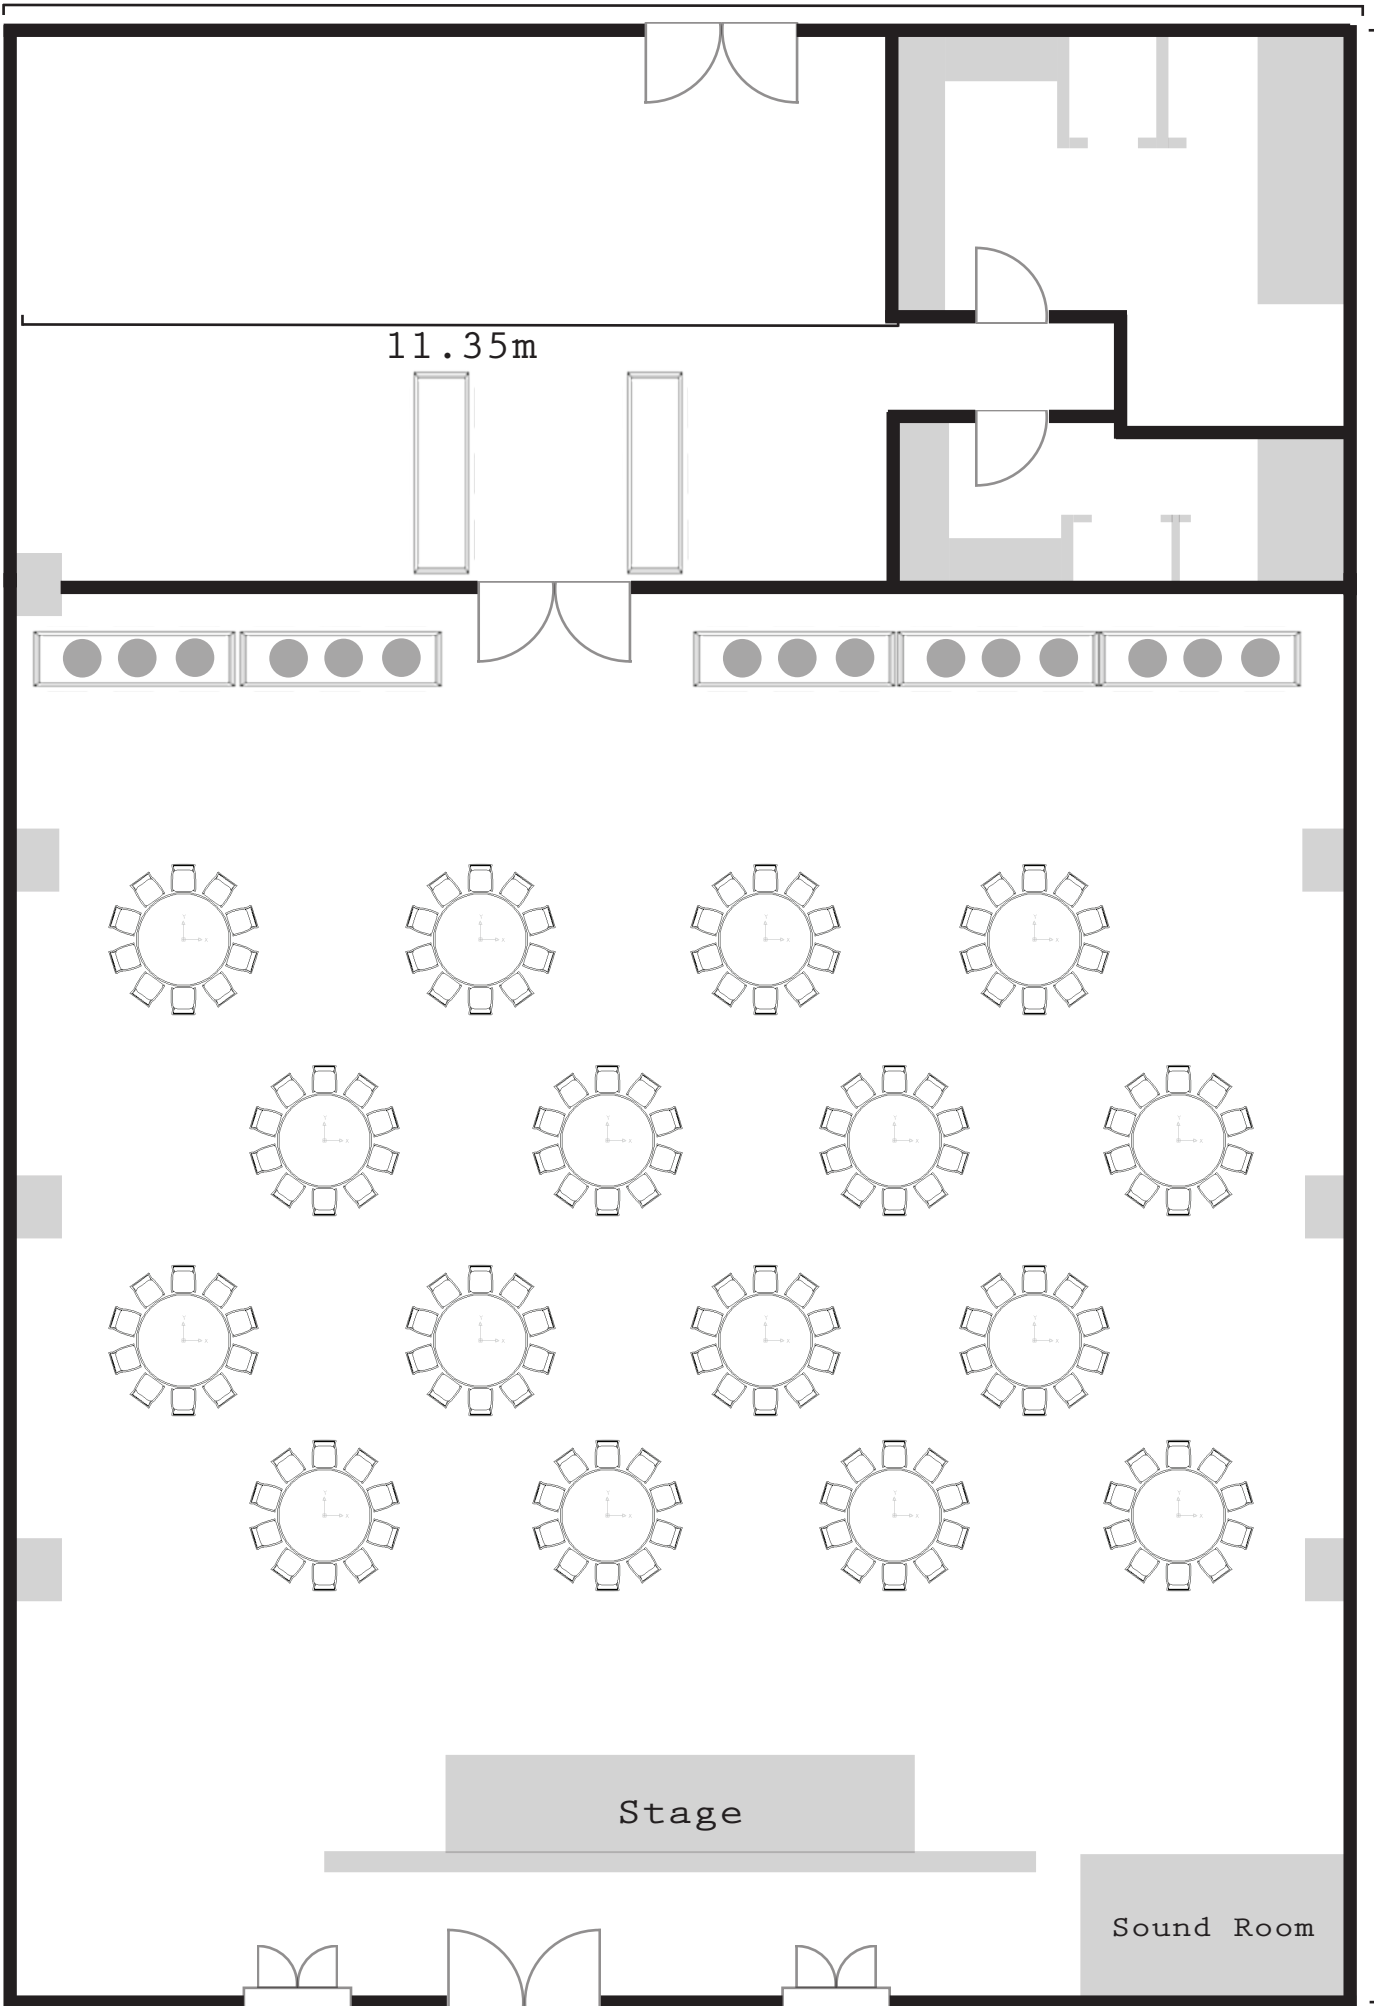

17m

11.35m

32.8m

17m

11.35m

32.8m

Booth Style

17m

11.35m

32.8m

Stage

Sound Room

Dome Style

17m

11.35m

32.8m

Stage

Sound Room

Buffet Style