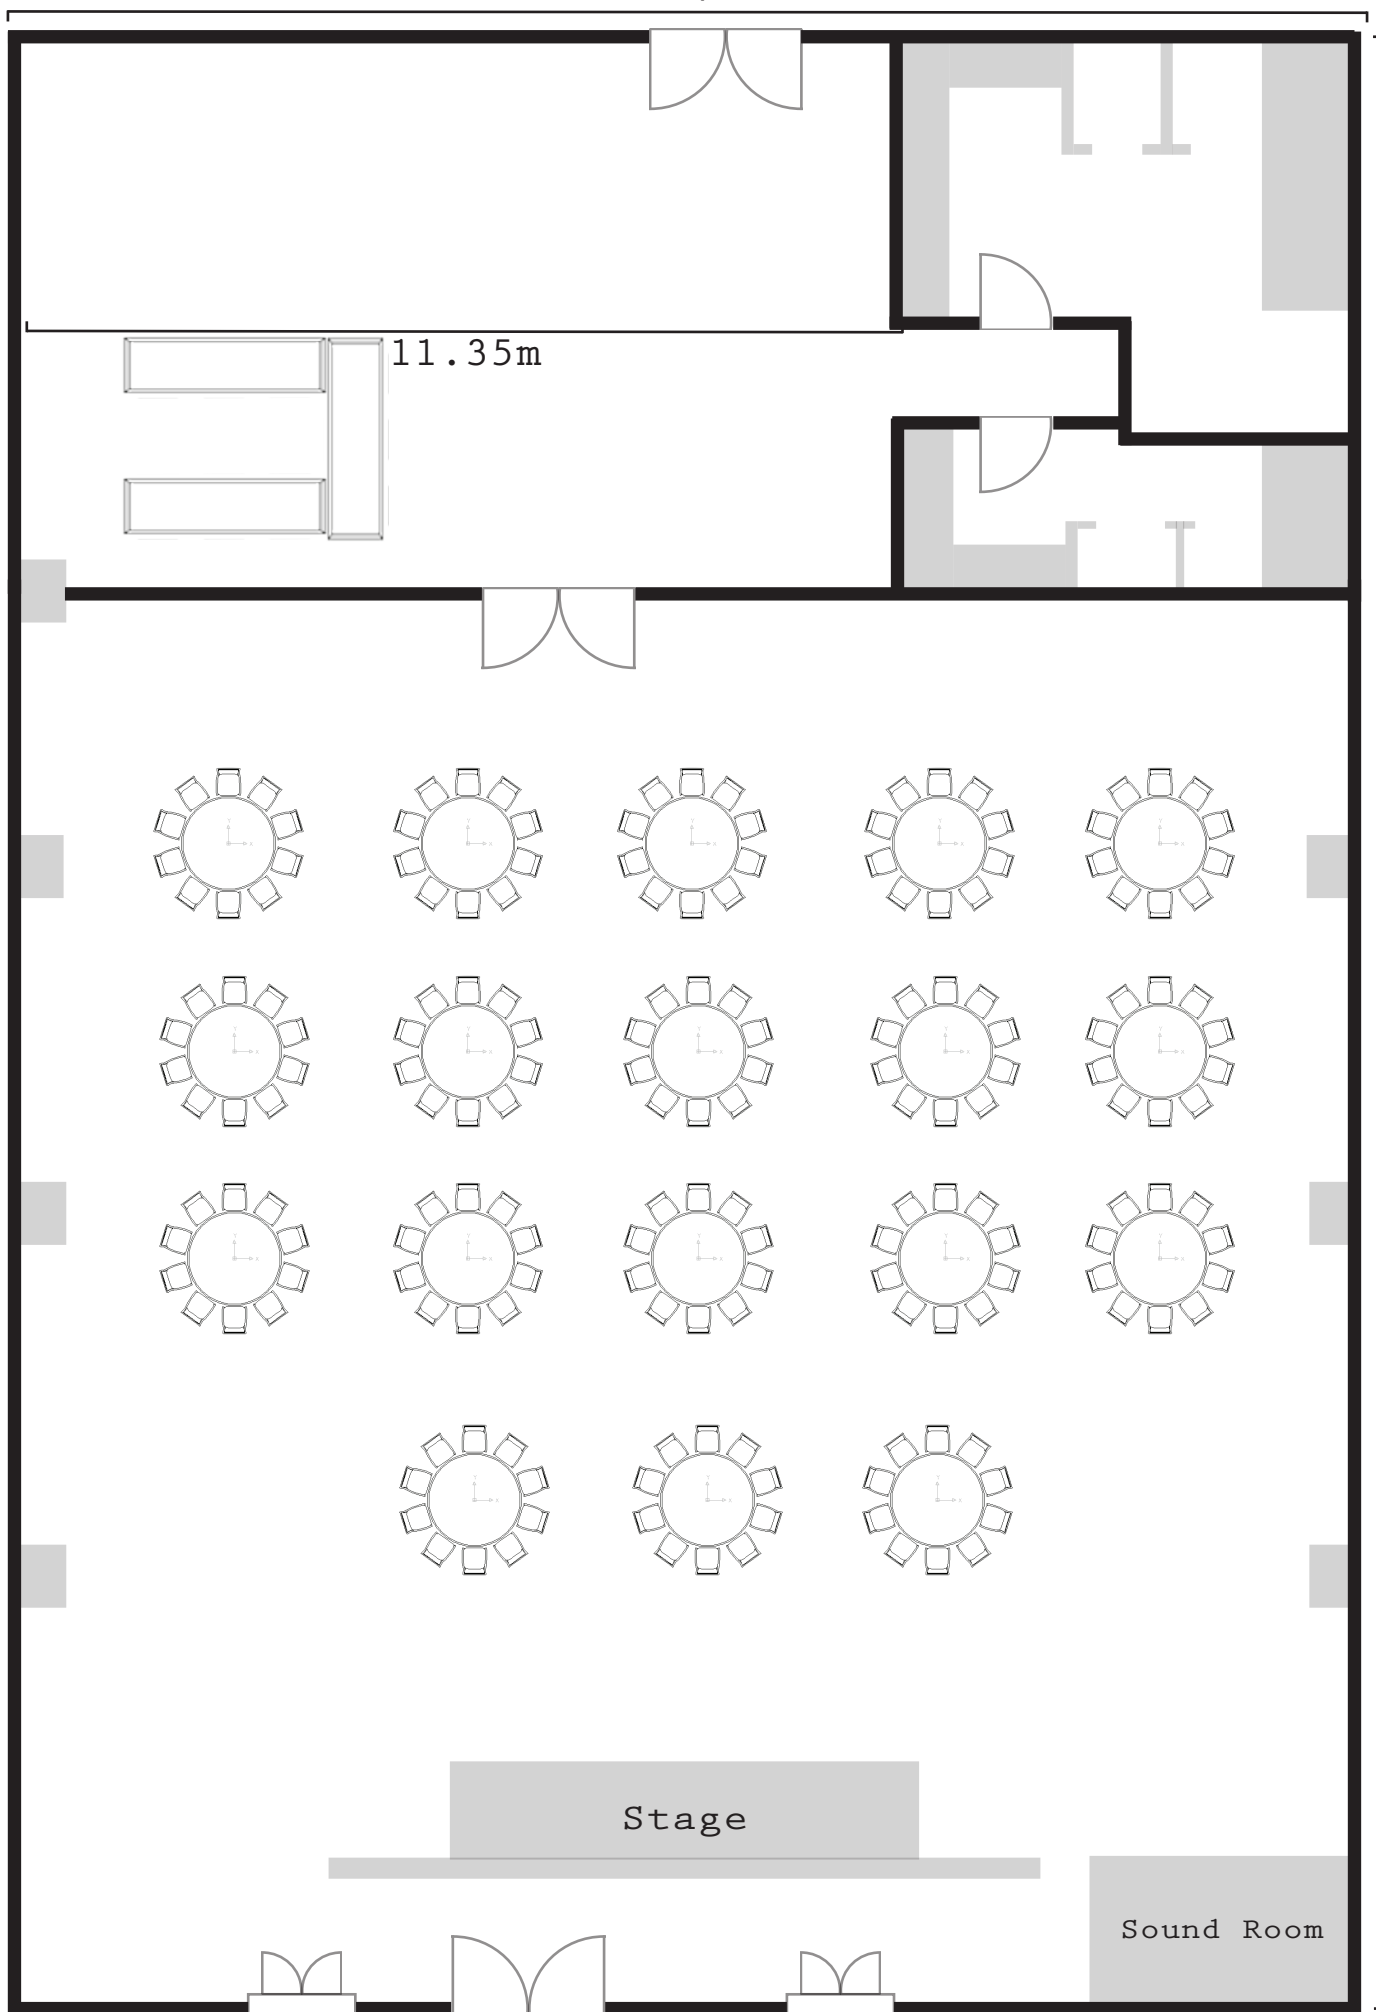

17m

11.35m

32.8m

17m

11.35m

32.8m

Booth Style

17m

11.35m

32.8m

Stage

Sound Room

Dome Style

17m

11.35m

32.8m

Stage

Sound Room

Buffet Style