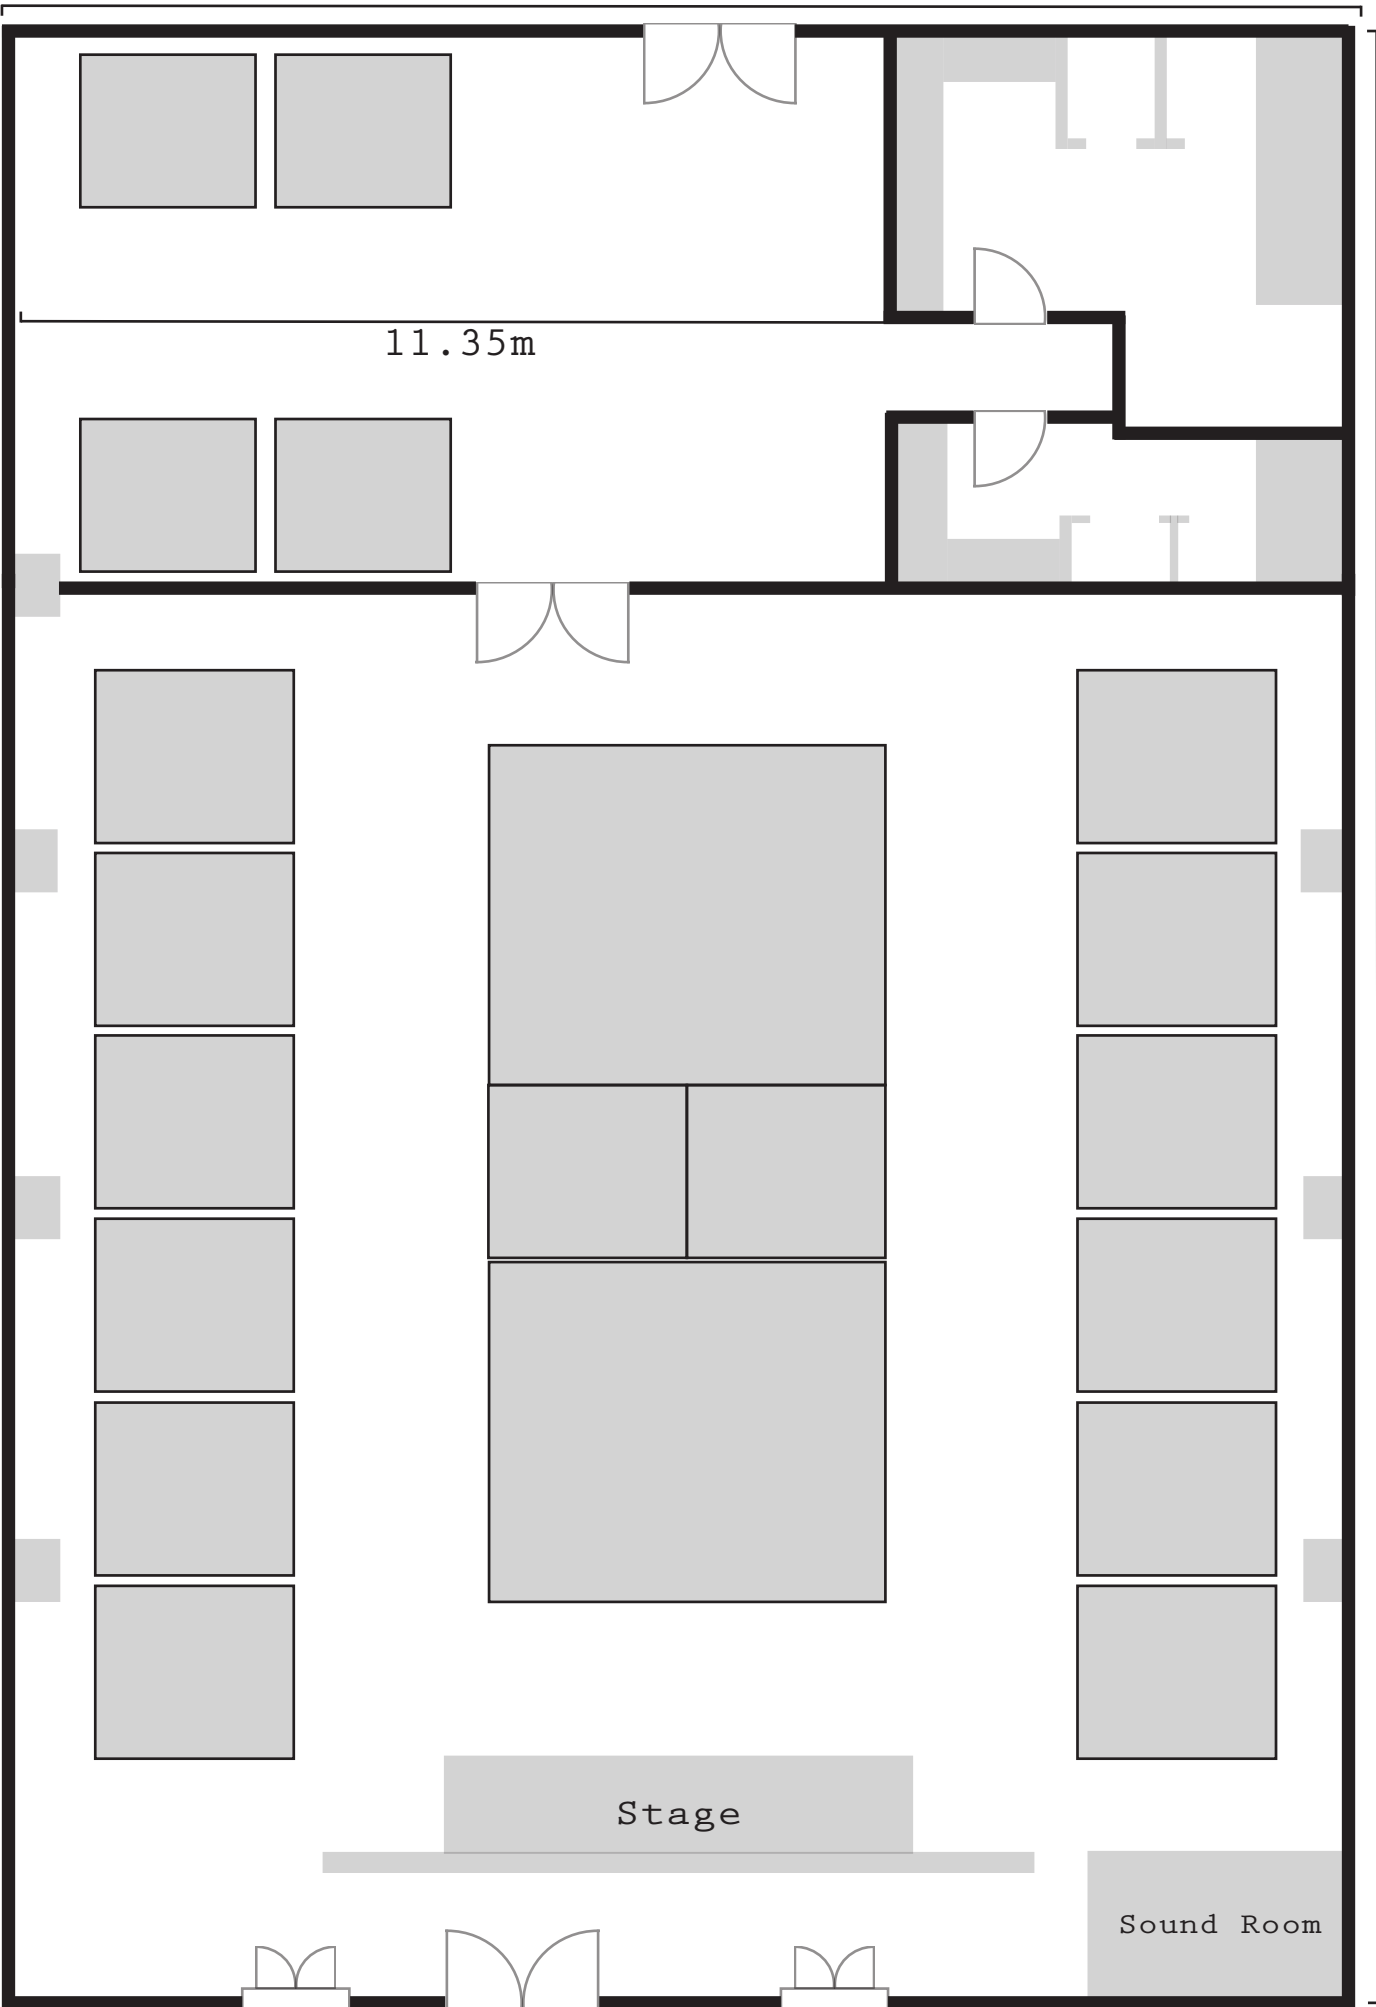

17m

11.35m

32.8m

17m

11.35m

32.8m

Booth Style

17m

11.35m

32.8m

Stage

Sound Room

Dome Style

17m

11.35m

32.8m

Stage

Sound Room

Buffet Style