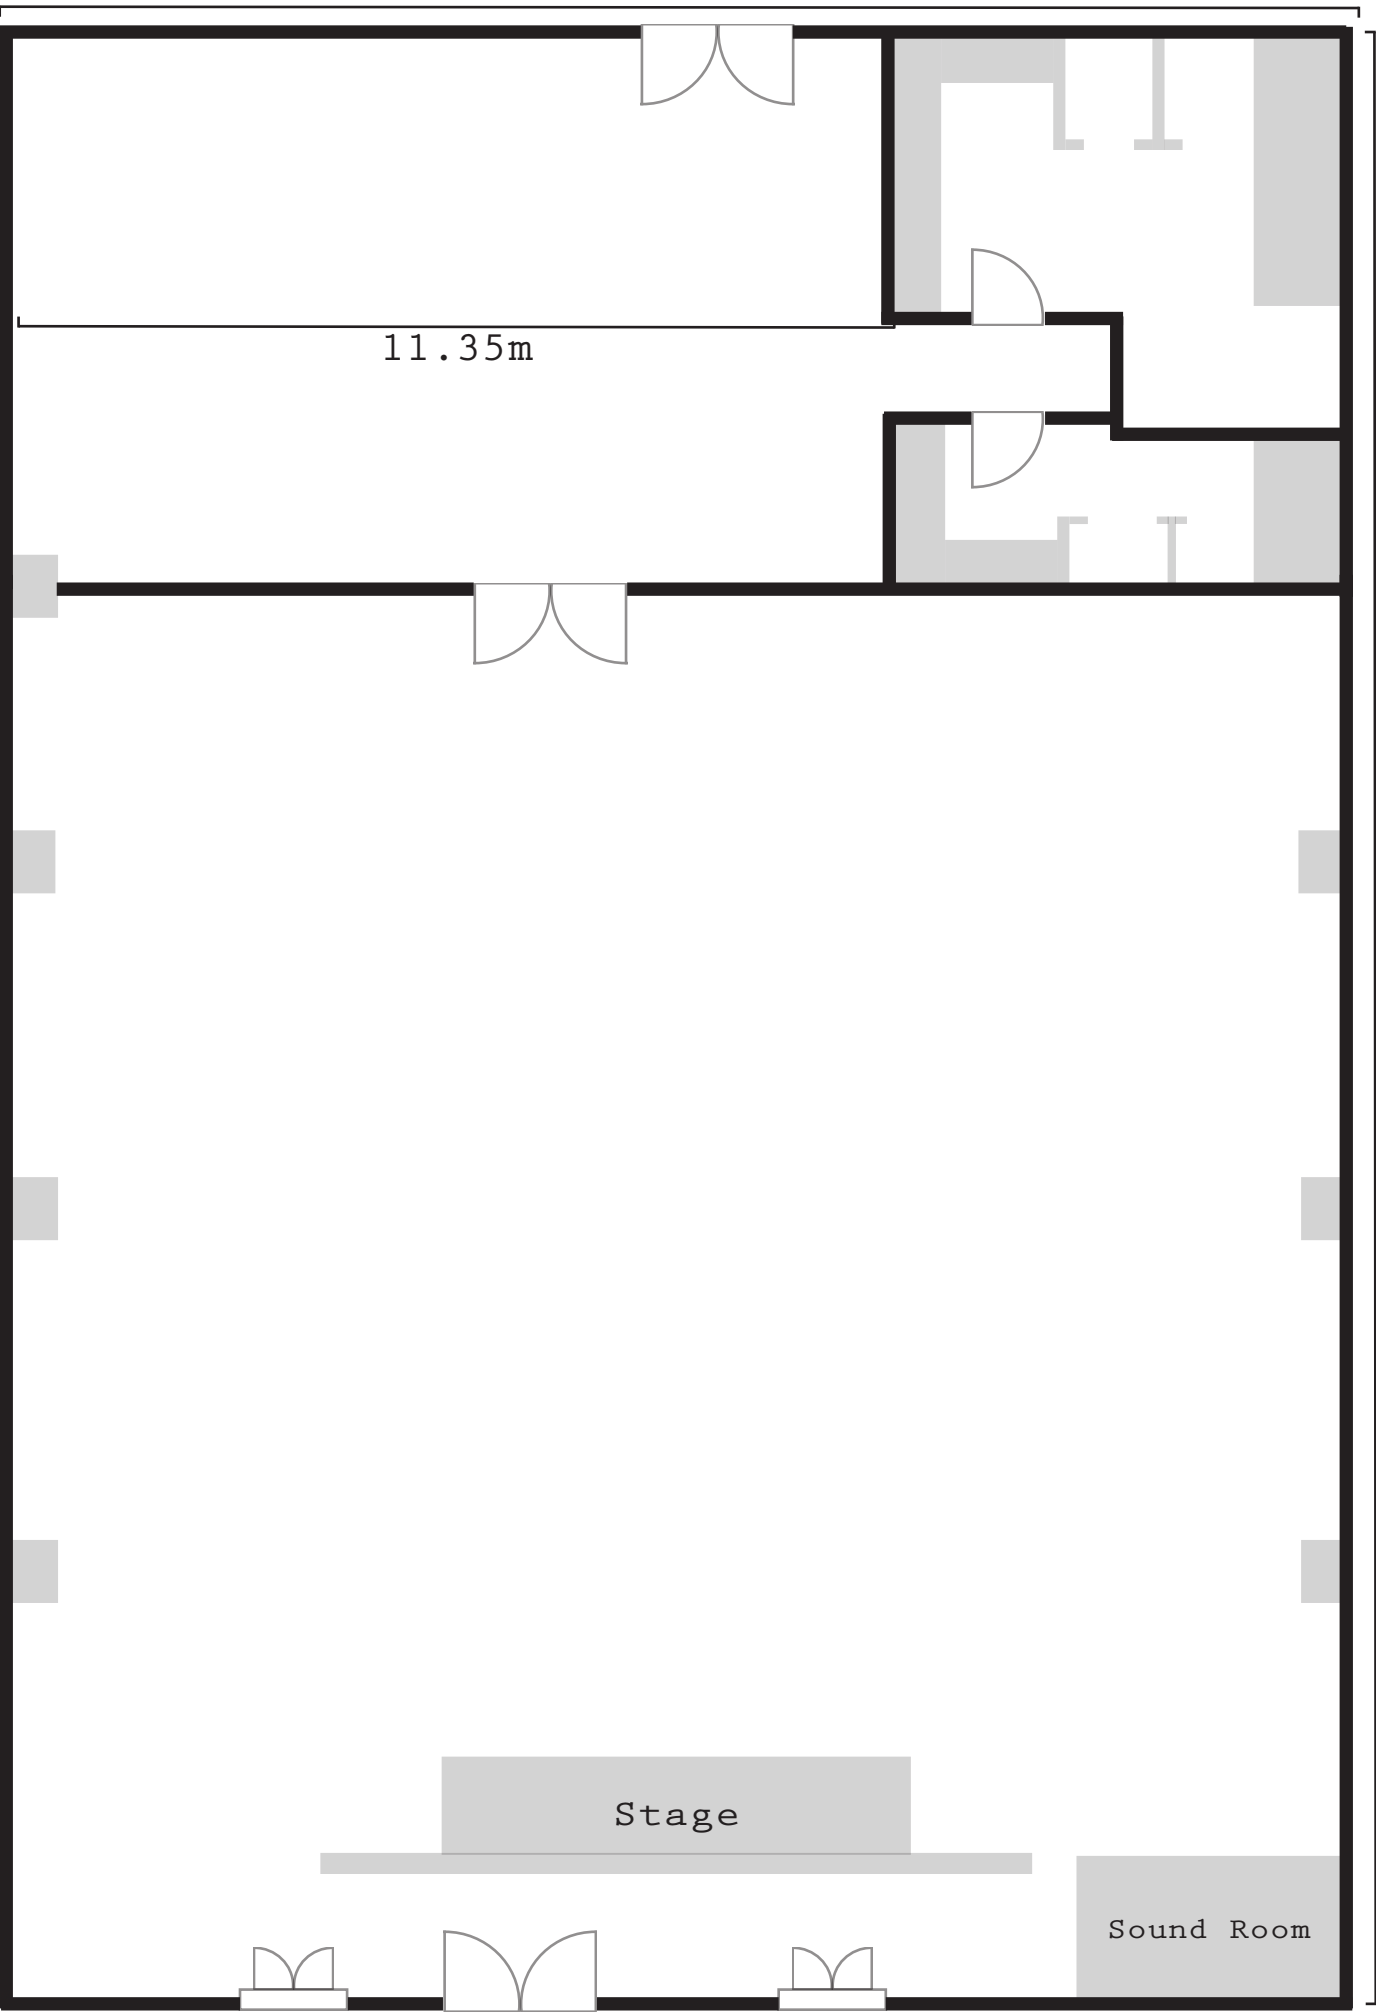

17m

11.35m

32.8m

17m

11.35m

32.8m

Booth Style

17m

11.35m

32.8m

Stage

Sound Room

Dome Style

17m

11.35m

32.8m

Stage

Sound Room

Buffet Style